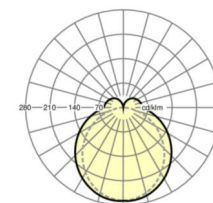

CHARACTERISTICS

Order number	19130006014
EAN number	4020863413164
Commodity code	94051190
Certification mark	IP 20, Protection class I, ENEC10 VDE, F, HACCP DIN10500/Food/IFS-application-related suitability/BRC, Indoor, CE
Impact resistance (IK rating)	IK03 (10°C bis 40°C)
Ambient temperatur	ta 10°C to 40°C
Special properties	Ready for IoT
Warranty period	5 years
State funding programs	BEG - Federal funding for efficient buildings (valid only for Germany)

ELECTRICAL ENGINEERING

Controller	Electronic driver DALI2 (1 pcs.)
System output	27W
Mains voltage	230V/50Hz
Circuit breakers (inrush current)	13 pieces/B10, 21 pieces/B16, 21 pieces/C10, 35 pieces/C16
Energy efficiency class/light source	B

LIGHTING TECHNOLOGY

Placement	LED, Colour rendering/Light colour CRI ≥ 80 / 4000K
Colour tolerance (MacAdam)	3SDCM
Photobiological safety (Luminaire)	RG1
Nominal luminous flux	4873lm
LED service life	50000h L80/B10 (Tq 40°C)
Luminaire luminous efficiency	179lm/W
Beam angle	130° (C0) / 110° (C90)
UGR lat./long.	23.9 / 22.4

MECHANICS

Housing colour	black RAL 9005
Dimensions (LxWxH/DxH)	1531mm x 63mm x 54mm
Weight (net)	2kg
Type of installation	Mounting rail system installation, Light structure

Dimensions

L	1531 mm	Length
B	63 mm	Width
H	54 mm	Height

DEEP-LINK

<https://www.regiolum.de/en/article/19130006014>